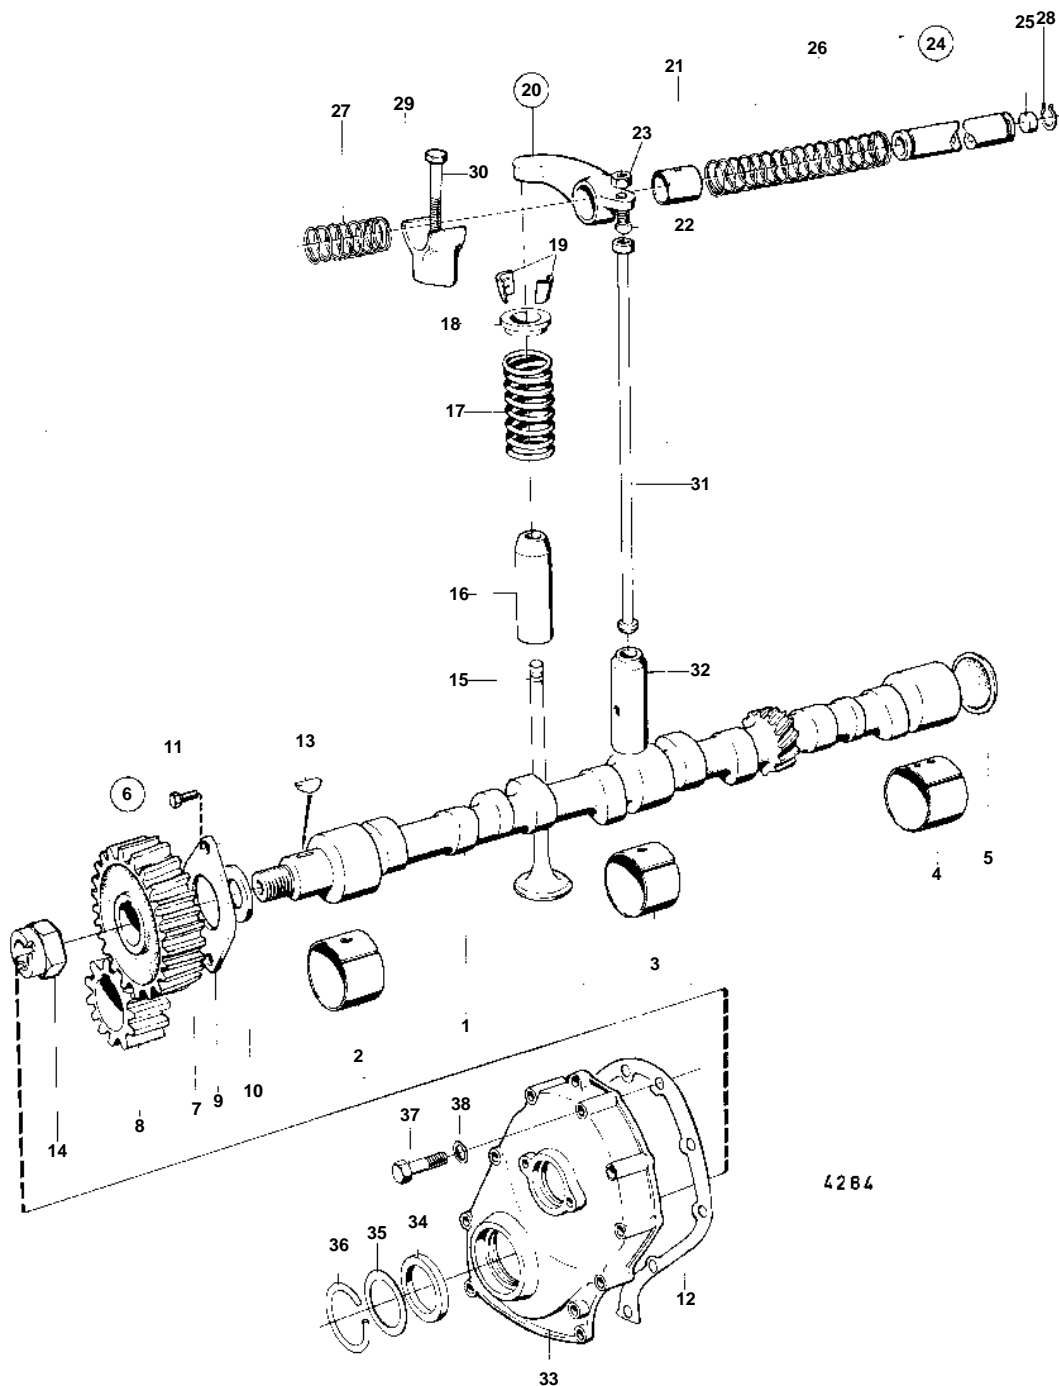

AQ115A, AQ115B, AQ130A, AQ130B, AQ130C, AQ130D

AQ115A, AQ115B, AQ130A, AQ130B, AQ130C, AQ130D

REF	PART NO.	QTY	DESCRIPTION	SEE SEC.	NOTES
1		1	Camshaft		
2		1	Bushing, BUSHING		
				12743	
3		1	Bushing, BUSHING	12737	
				12743	
4		1	Bushing, BUSHING	12737	
				12743	
5		1	Expansion plug, PLUG	12737	
				12743	
6	875375	1	Set		
7		1	· CAMSHAFT GEAR		
8		1	· CRANKSHAFT GEAR		
9		1	· THRUST FLANGE		
10		1	· Spacer ring		
11		2	· Hexagon screw		
12	418620	1	· Gasket		
13	910118	1	Woodruff key		
14		1	Nut		
15	419734	4	Inlet valve		
	419735	4	Exhaust valve		
16	419652	4	Valve guide, INTAKE	12771	
				12772	
	419653	4	Valve guide, EXHAUST	12771	
				12772	
17	418737	8	Valve spring		
18	460181	8	Washer		
19	419643	16	Valve collet		
20	418298	4	Rocker arm		NO. 2-4-6-8
	418301	4	Rocker arm		NO. 1-3-5-7
21	418297	8	· Bushing		
22	418286	8	· Ball stud		
23	921781	8	· Hexagon nut		
24		1	Rocker arm shaft		
25	955083	2	· Cap plug		
26	418426	3	Compression spring		
27	411140	2	Valve spring		
28	914456	2	Snap ring		
29		4	Bearing bracket		
30	191689	4	Screw		
31	418304	8	Push rod		
32	1218630	8	Tappet		
33		1	Timing gear casing		
34		1	Felt ring		
35	418626	1	Retainer		
36		1	Lock ring		
37	955514	2	Hexagon screw		L = 25 MM
	940158	7	Hexagon screw		L = 45 MM
38	941906	9	Spring washer		